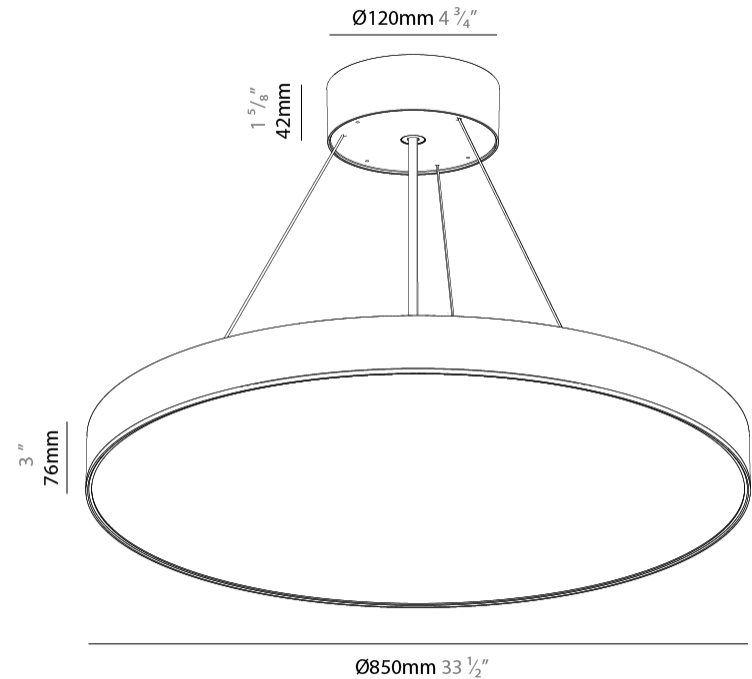

GENERAL

Series: Sign EVO
Partner: Prolicht
Division: Architectural
Installation: Suspension
Product Type: Pendant
Mounting Location: Ceiling
Light Distribution: Direct

PHYSICAL

Shape: Round
Diameter (mm): 850
Diameter (in): 33 7/16
Height (mm): 82
Height (in): 3 1/4
Weight (kg): 8.8
Diffuser: PMMA - Opal / Microprism / Clear Microprism
Fixture Finish: SSR / BKV / CWI / CRY / HAB / UFT / ITA / RUA / FTG / MYG / LOD / PUS / FRO / FUP / KIA / POP / BLS / SPG / MEY / GOH / CHC / COM / ABZ / JAG / OBR / MOS / ROR
Fixture Material: PMMA / Extruded Aluminum / Steel
Cable Details: 2000mm or 6000mm Transparent Cable

ELECTRICAL

Lamp Type: LED (Zhaga Standard)
Input Wattage (W): 96
Total Output Wattage (W): 82.4
Dimming: Tri-Mode (Non-Dimming and Phase Dimming (120Vac only) and 0-10V Dimming)
Driver Included: Yes
Driver Location: Integrated
Driver Type: Constant Current - Universal
Driver Class: Class 2
Input Voltage (V): 120
Constant Current (MA): 700mA
Upon Request: MATTER Dimming / DALI Dimming (Remote)

LED

Color Temperature (°K): 2700 / 3000 / 3500 / 4000
Max. Delivered Lumen (lm): Max 14543
Nominal Lumen (lm): Max 16157
CRI: >90 CRI
Lamp Life (hrs): 50000

OPTICAL

RATINGS AND CERTIFICATIONS

Certified By: Certified for North American Standards
IP rating: IP40