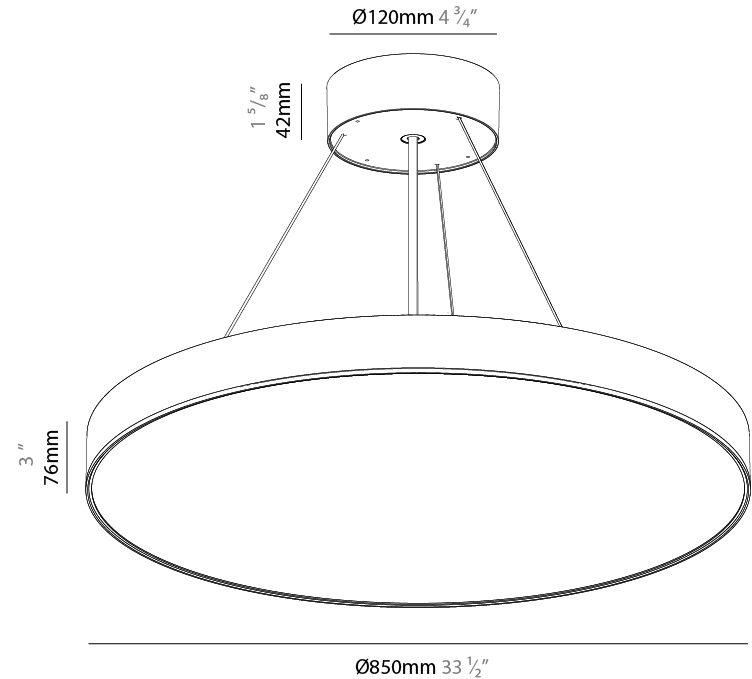

GENERAL

Series: Sign EVO
Partner: Prolicht
Division: Architectural
Installation: Suspension
Product Type: Pendant
Mounting Location: Ceiling
Light Distribution: Direct

PHYSICAL

Shape: Round
Diameter (mm): 850
Diameter (in): 33 7/16
Height (mm): 82
Height (in): 3 1/4
Weight (kg): 8.8
Diffuser: [PMMA - Opal / Microprism / Clear Microprism](#)
Fixture Finish: [SSR / BKV / CWI / CRY / HAB / UFT / ITA / RUA / FTG / MYG / LOD / PUS / FRO / FUP / KIA / POP / BLS / SPG / MEY / GOH / CHC / COM / ABZ / JAG / OBR / MOS / ROR](#)
Fixture Material: [PMMA / Extruded Aluminum / Steel](#)
Cable Details: [2000mm or 6000mm Transparent Cable](#)

ELECTRICAL

Lamp Type: LED (Zhaga Standard)
Input Wattage (W): 47.2
Total Output Wattage (W): 42.7
Dimming: Non-Dimmable
Driver Included: Yes
Driver Location: Integrated
Driver Type: Constant Current - Universal
Driver Class: Class 2
Input Voltage (V): 120
Constant Current (MA): 700mA

LED

Color Temperature (°K): [2700 / 3000 / 3500 / 4000](#)
Max. Delivered Lumen (lm): Max 7842
Nominal Lumen (lm): Max 8712
CRI: >90 CRI
Lamp Life (hrs): 50000

OPTICAL

RATINGS AND CERTIFICATIONS

Certified By: Certified for North American Standards
IP rating: IP40
Glare Rating: ≤ 19

PROJECT
TYPE
SPECIFIER
QUANTITY
DATE