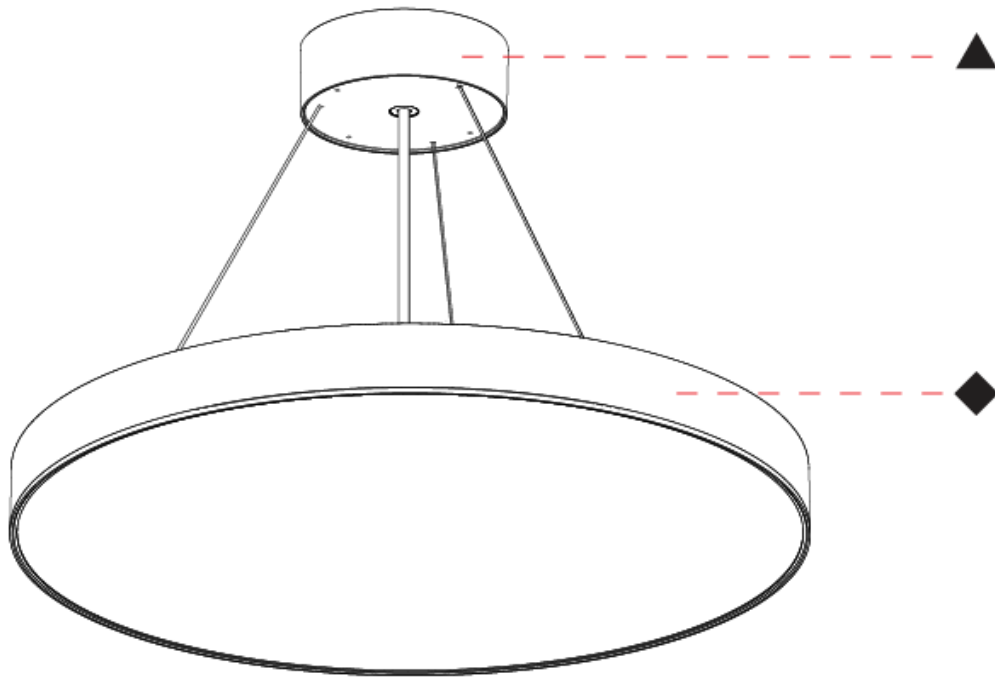

SIGN EVO SUSPENSION

A3001101-HE-

PROJECT	_____
TYPE	_____
SPECIFIER	_____
QUANTITY	_____
DATE	_____

A