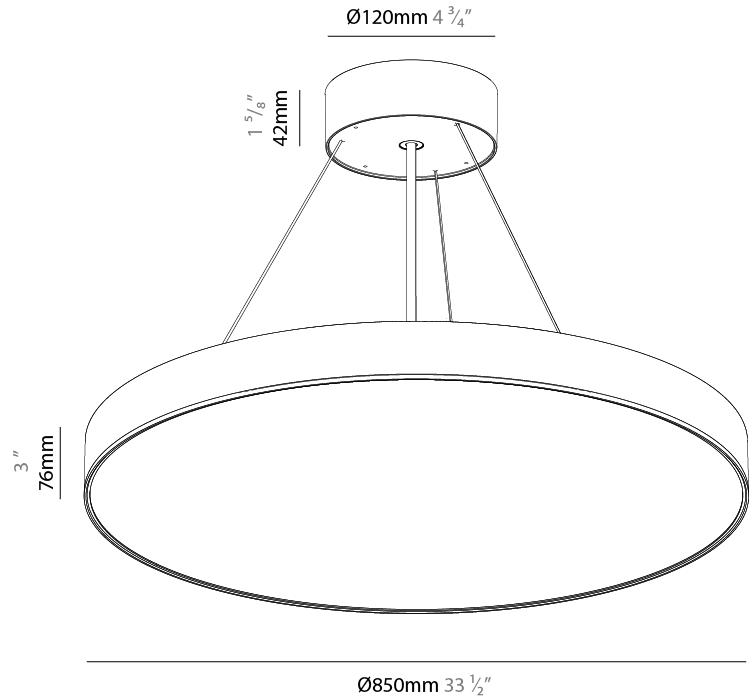

1. To build a product code in our configurator select the specify button on the base model # product page
2. To build a manual product code on this datasheet choose from the options listed below in blue font and add the suffix to the base model #

GENERAL

Series: Sign EVO
Partner: Prolicht
Division: Architectural
Installation: Suspension
Product Type: Pendant
Mounting Location: Ceiling
Light Distribution: Direct / Indirect

PHYSICAL

Shape: Round
Diameter (mm): 850
Diameter (in): 33 ⁷/₁₆
Height (mm): 82
Height (in): 3 ¹/₄
Weight (kg): 8.8
Diffuser: PMMA - Opal / Microprism / Clear Microprism
Fixture Finish: SSR / BKV / CWI / CRY / HAB / UFT / ITA / RUA / FTG / MYG / LOD / PUS / FRO / FUP / KIA / POP / BLS / SPG / MEY / GOH / CHC / COM / ABZ / JAG / OBR / MOS / ROR
Fixture Material: PMMA / Extruded Aluminum / Steel
Cable Details: 2000mm or 6000mm Transparent Cable

ELECTRICAL

Lamp Type: LED (Zhaga Standard)
Input Wattage (W): 77.4
Total Output Wattage (W): 70
Dimming: Non-Dimmable
Driver Included: Yes
Driver Location: Integrated
Driver Type: Constant Current - Universal
Driver Class: Class 2
Input Voltage (V): 120

LED

Color Temperature (°K): 2700 / 3000 / 3500 / 4000
Max. Delivered Lumen (lm): Max 12398 (7842 Dir / 4556 Ind)
Nominal Lumen (lm): Max 14042
CRI: >90 CRI
Lamp Life (hrs): 50000

OPTICAL

RATINGS AND CERTIFICATIONS

Certified By: Certified for North American Standards
IP rating: IP40
Glare Rating: ≤ 19