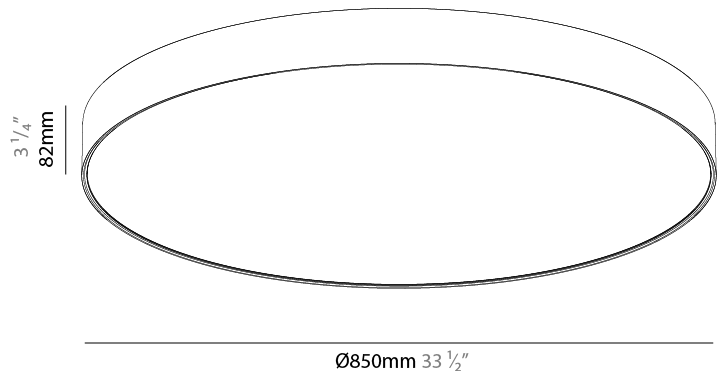

A3D407-HE-

base number   Color Temperature   Finishes (Diamond)   Finishes (Triangle)   Diffuser Options

1. To build a product code in our configurator select the specify button on the base model # product page
2. To build a manual product code on this datasheet choose from the options listed below in blue font and add the suffix to the base model #

GENERAL

Series: Sign EVO
Partner: Prolicht
Division: Architectural
Installation: Surface
Product Type: Ceiling Surface
Mounting Location: Ceiling
Light Distribution: Direct

PHYSICAL

Shape: Round
Diameter (mm): 850
Diameter (in): 33 ⁷/₁₆
Height (mm): 82
Height (in): 3 ³/₄
Weight (kg): 8.8
Diffuser: [PMMA - Opal](#) / [Microprism](#) / [Clear Microprism](#)
Fixture Finish: [SSR / BKV / CWI / CRY / HAB / UFT / ITA / RUA / FTG / MYG / LOD / PUS / FRO / FUP / KIA / POP / BLS / SPG / MEY / GOH / CHC / COM / ABZ / JAG / OBR / MOS / ROR](#)
Fixture Material: [PMMA](#) / [Extruded Aluminum](#) / [Steel](#)

ELECTRICAL

Lamp Type: LED (Zhaga Standard)
Input Wattage (W): 47.2
Total Output Wattage (W): 42.7
Dimming: Non-Dimmable
Driver Included: Yes
Driver Location: Integrated
Driver Type: Constant Current - Universal
Driver Class: Class 2
Input Voltage (V): 120

LED

Color Temperature (°K): [2700](#) / [3000](#) / [3500](#) / [4000](#)
Max. Delivered Lumen (lm): Max 7842
Nominal Lumen (lm): Max 8712
CRI: >90 CRI
Lamp Life (hrs): 50000

OPTICAL

RATINGS AND CERTIFICATIONS

Certified By: Certified for North American Standards
IP rating: IP40
Glare Rating: ≤ 19