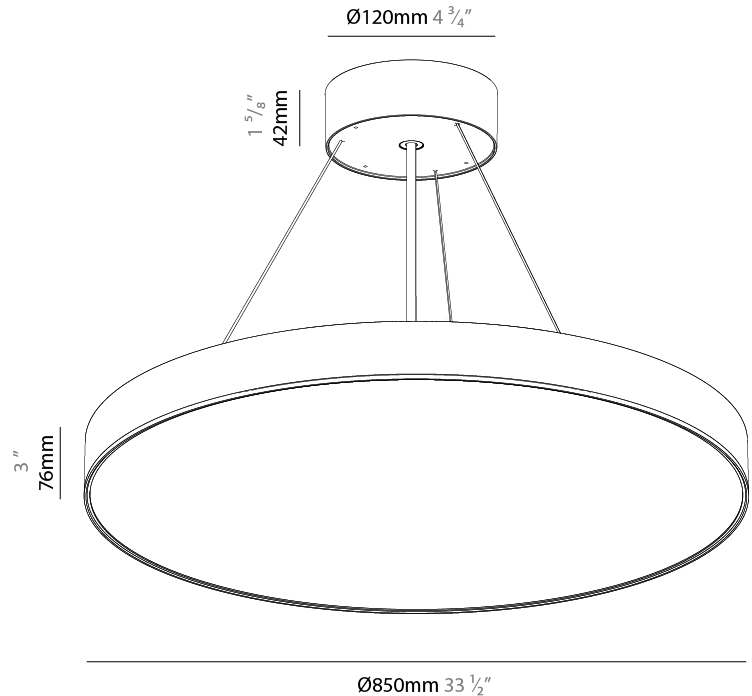

1. To build a product code in our configurator select the specify button on the base model # product page
2. To build a manual product code on this datasheet choose from the options listed below in blue font and add the suffix to the base model #

GENERAL

Series: Sign EVO
Partner: Prolicht
Division: Architectural
Installation: Suspension
Product Type: Pendant
Mounting Location: Ceiling
Light Distribution: Direct / Indirect

PHYSICAL

Shape: Round
Diameter (mm): 850
Diameter (in): 33 7/16
Height (mm): 82
Height (in): 3 1/4
Weight (kg): 8.8
Diffuser: [PMMA - Opal](#) / [Microprism](#) / [Clear Microprism](#)
Fixture Finish: [SSR / BKV / CWI / CRY / HAB / UFT / ITA / RUA / FTG / MYG / LOD / PUS / FRO / FUP / KIA / POP / BLS / SPG / MEY / GOH / CHC / COM / ABZ / JAG / OBR / MOS / ROR](#)
Fixture Material: [PMMA](#) / [Extruded Aluminum](#) / [Steel](#)
Cable Details: [2000mm](#) or [6000mm](#) [Transparent Cable](#)

ELECTRICAL

Lamp Type: LED (Zhaga Standard)
Input Wattage (W): 125.3
Total Output Wattage (W): 113.6
Dimming: [Non-Dimmable](#)
Driver Included: Yes
Driver Location: Integrated
Driver Type: Constant Current - Universal
Driver Class: Class 2
Input Voltage (V): 120

LED

Color Temperature (°K): [2700](#) / [3000](#) / [3500](#) / [4000](#)
Max. Delivered Lumen (lm): Max 19899 (14543 Dir / 5357 Ind)
Nominal Lumen (lm): Max 22424
CRI: >90 CRI
Lamp Life (hrs): 50000

OPTICAL

RATINGS AND CERTIFICATIONS

Certified By: Certified for North American Standards
IP rating: IP40